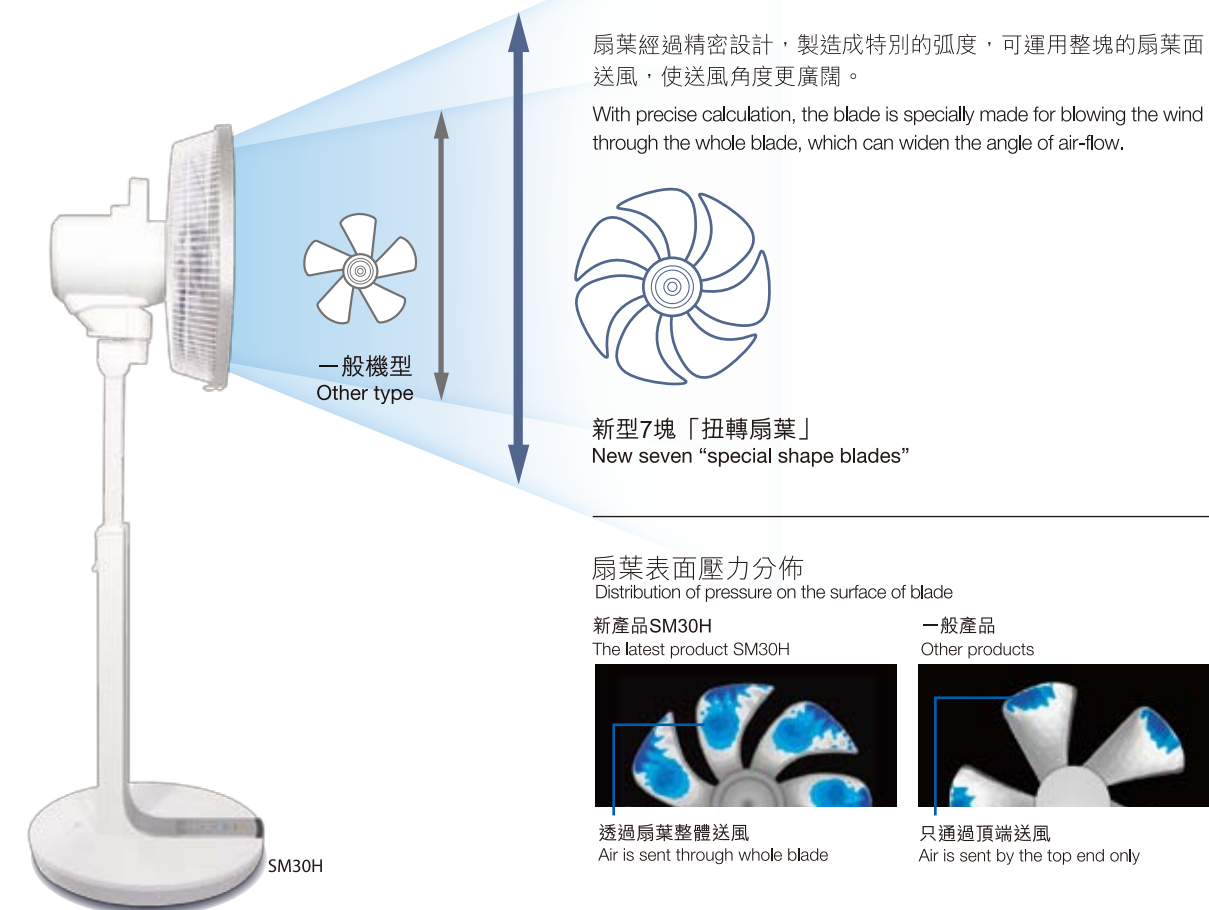

最少消耗功率
Minimum consumption power
approximately

2W *2

(最大時22W)*3
(22W in maximum)

最小風量運轉時
Slow blade movement

18dB

(最大時為44dB)*4
(44dB in maximum)

特製「扭轉型扇葉」，提供足夠擴展至整個房間的風量。

Sufficient air volume that can spread in the whole room as broad wind is generated by "rotary blade"

通過立體擺動送風，令房間室溫更均衡 (只限SM30H)

The air in the room is mixed by the three-dimensional head (for SM30H only)

通過房間內更廣闊的送風範圍，減少室溫的不均衡。和空調配合使用，有效地創造更節能的舒適環境。

The air in the room is mixed by the broad wind to inhibit the imbalanced room temperature. It can play an effective role in cooling and heating when being used together with air conditioner.