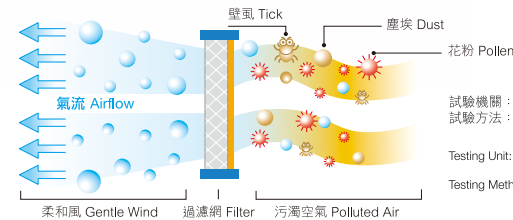

抑制致敏原 To Inhibit the Allergens!

試驗機關：大阪市立工業研究所
試驗方法：採用酵素免疫測定法，證實過敏原的降低
Testing Unit: Osaka Municipal Technol Research Institute
Testing Method: Apply with enzyme immunoassay method proving the reduction on refined allergens