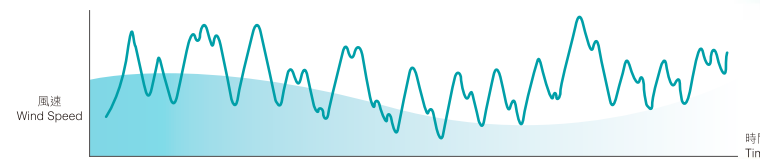

日本百年
通風專家

日本百年通風專家KDK The Specialist of ventilating products-KDK

源自日本、擁有百年歷史的通風專家KDK，一直致力為你提高生活水平，提供一個清新、舒適、優質的生活環境。結合多年來來的經驗，KDK不斷創造出優質、可靠的各類型通風產品，除提供為人熟悉的抽氣扇外，還有「浴室寶」浴室換氣暖風機、電風扇、抽濕機、抽油煙機、乾手機、風閘等通風產品。

A Japanese brand with history over 100 years, KDK is striving to create a fresh and comfortable living environment that makes people feel good. Accumulating experience from year to year, KDK endeavours to research and develop various types of quality and reliable ventilation products: for instance, thermo ventilators (bathroom dryer and heater), ventilating fans, electric fans, dehumidifiers, range hoods, hand dryers and air curtains.

功能介紹 FEATURES

1/f yuragi™ 自然韻律風 Natural Breeze

1/f Yuragi™ 是一種使人感到舒適的韻律起伏，存在於大自然的微風，海邊的波浪聲，甚至優雅的古典音樂。

KDK 利用先進科技，把 Yuragi™ 的起伏應用於電風扇上，透過轉變風力強弱，而模仿自然風的韻律，讓您享受更舒適自然的清風！

1/f Yuragi™ is a fluctuation pattern that makes people feel comfortable. It exists in the gentle breeze on grassy plain, hypnotic rhythm of rolling waves and even in the classical music.

KDK incorporates this Yuragi pattern in its electric fan by varying air velocity to simulate the pattern of natural breeze, creating an extra comfort and refreshing environment for you to enjoy!

特有SUPER alleru-buster三合一過濾網，能有效抑制致敏原、病毒及預防細菌霉菌再生，保障健康。
3-in-1 SUPER alleru-buster filter can inhibit allergens, virus and prevent reproduction of bacteria and molds. It can protect your health.