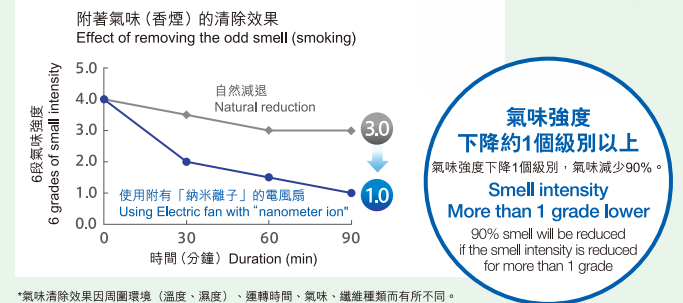

DC智能扇
DC MOTOR FAN
SM30H

全新「1/f Yuragi™ — 高原韻律風」 new "1/f Yuragi™ – Plateau Nature Breeze"

SM30H

葉片直徑
Blade diameter | 30cm

附遙控器
Remote control

來自小溪和森林中的樹葉等大自然的聲音擁有不規則的旋律，能帶給我們自然舒適的感覺。KDK仿照日本信州蓼科高原上風吹的旋律，採集並分析風速強弱等數據，貼心地製造出全新「1/f Yuragi™—高原韻律風」。透過DC馬達的細緻控制，帶給我們更貼近自然的風。

Irregular rhythms from nature bring us natural and comfortable feelings. We measured and analyzed the wind pattern on Shinshu Tateshina Plateau in Japan to create new "1/f Yuragi™ – Plateau Nature Breeze". Equipping with new DC motor, KDK's new electric fan can create this nature-like wind breeze.

Panasonic 獨家研發 Exclusively owned by Panasonic*

新「1/f Yuragi™-高原韻律風」重現高原一樣的清風。測量信州蓼科高原上吹動的清風，採集並分析風速和強弱旋律等精密資料，通過DC馬達重現「1/f Yuragi™-高原韻律風」之風。

New "1/f Yuragi™ – Plateau Nature Breeze" wind let you experience the plateau wind. The wind on Shinshu Tateshina Plateau was measured. Then, the wind speed, intensity rules and other precise data are collected and analyzed. DC motor is used to make "1/f Yuragi™ – Plateau Nature Breeze" wind reappears.

*截止2013年4月1日 By April 1, 2013

- DC直流馬達
  DC Motor
- 1/f Yuragi™ – 高原韻律風功能
  1/f Yuragi™ – Plateau Nature Breeze
- nanoe功能
  nanoe function
- 立體擺動送風
  3-D oscillation
- 溫度感應器
  Temperature sensor
- 八段風速調節
  8-speed selection
- 可調校高度 Height adjustable :
  905 – 1100 毫米 mm
  (35 1/2 吋 – 43 1/4 吋)
- 無線遙控
  Wireless remote control
- 晚間指示燈
  Night mode indicator
- 兒童安全鎖
  Child lock
- 開機時間掣 On timer :
  4 / 6 / 8 小時 Hrs
- 關機時間掣 Off timer :
  1 / 2 / 4 小時 Hrs
- 透明塑膠扇葉
  Transparent plastic blade
- 顏色 Color : ● 銀色 Silver

通過「納米離子」清除附著衣物的氣味 The odd smell can be removed by "nanometer ion"

依附衣物的氣味可通過「納米離子」清除，下一次穿著時更清爽。

The odd smell of the cloth can be removed by "nanometer ion" and you can feel fresh upon putting it on next time.