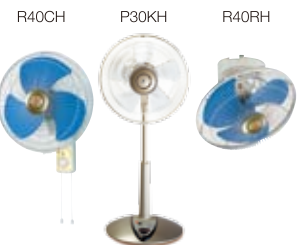

SUPER alleru-buster 系列