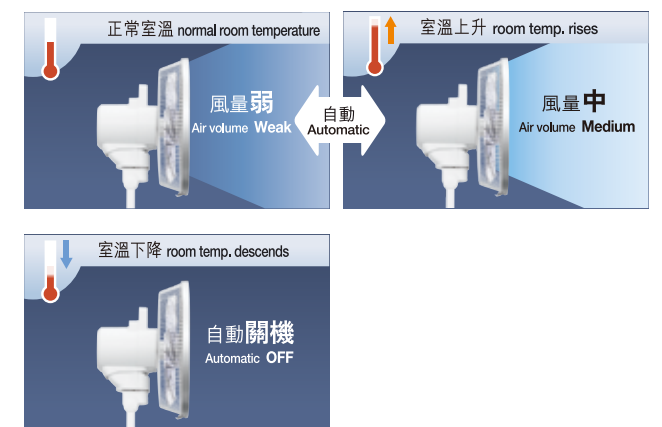

通過溫度感測器檢測室溫並調節風量 The room temperature can be monitored and air-volume can be varied by temperature sensor automatically

配合室溫自動切換風量
Air volume will be switched according to room temperature

3種自動溫度感應設定：
Three settings are available：