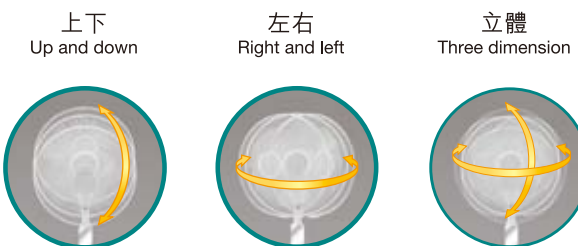

最少消耗功率
Minimum consumption power
approximately

2W *2

(最大時22W)*3
(22W in maximum)

最小風量運轉時
Slow blade movement

18dB

(最大時為44dB)*4
(44dB in maximum)

特製「扭轉型扇葉」，提供足夠擴展至整個房間的風量。

Sufficient air volume that can spread in the whole room as broad wind is generated by "rotary blade"

通過立體擺動送風，令房間室溫更均衡 (只限SM30H)

The air in the room is mixed by the three-dimensional head (for SM30H only)

通過房間內更廣闊的送風範圍，減少室溫的不均衡。和空調配合使用，有效地創造更節能的舒適環境。

The air in the room is mixed by the broad wind to inhibit the imbalanced room temperature. It can play an effective role in cooling and heating when being used together with air conditioner.

*1: 立體擺動是指上下擺動和左右擺動的組合。
*2: 左右擺動可以調節3段角度 (60-75-90度)

*Three-dimensional oscillation means the combination of up and down oscillation and to the left and right oscillation.
*There are three angles available for oscillation to the right and left (60-75-90 degrees)